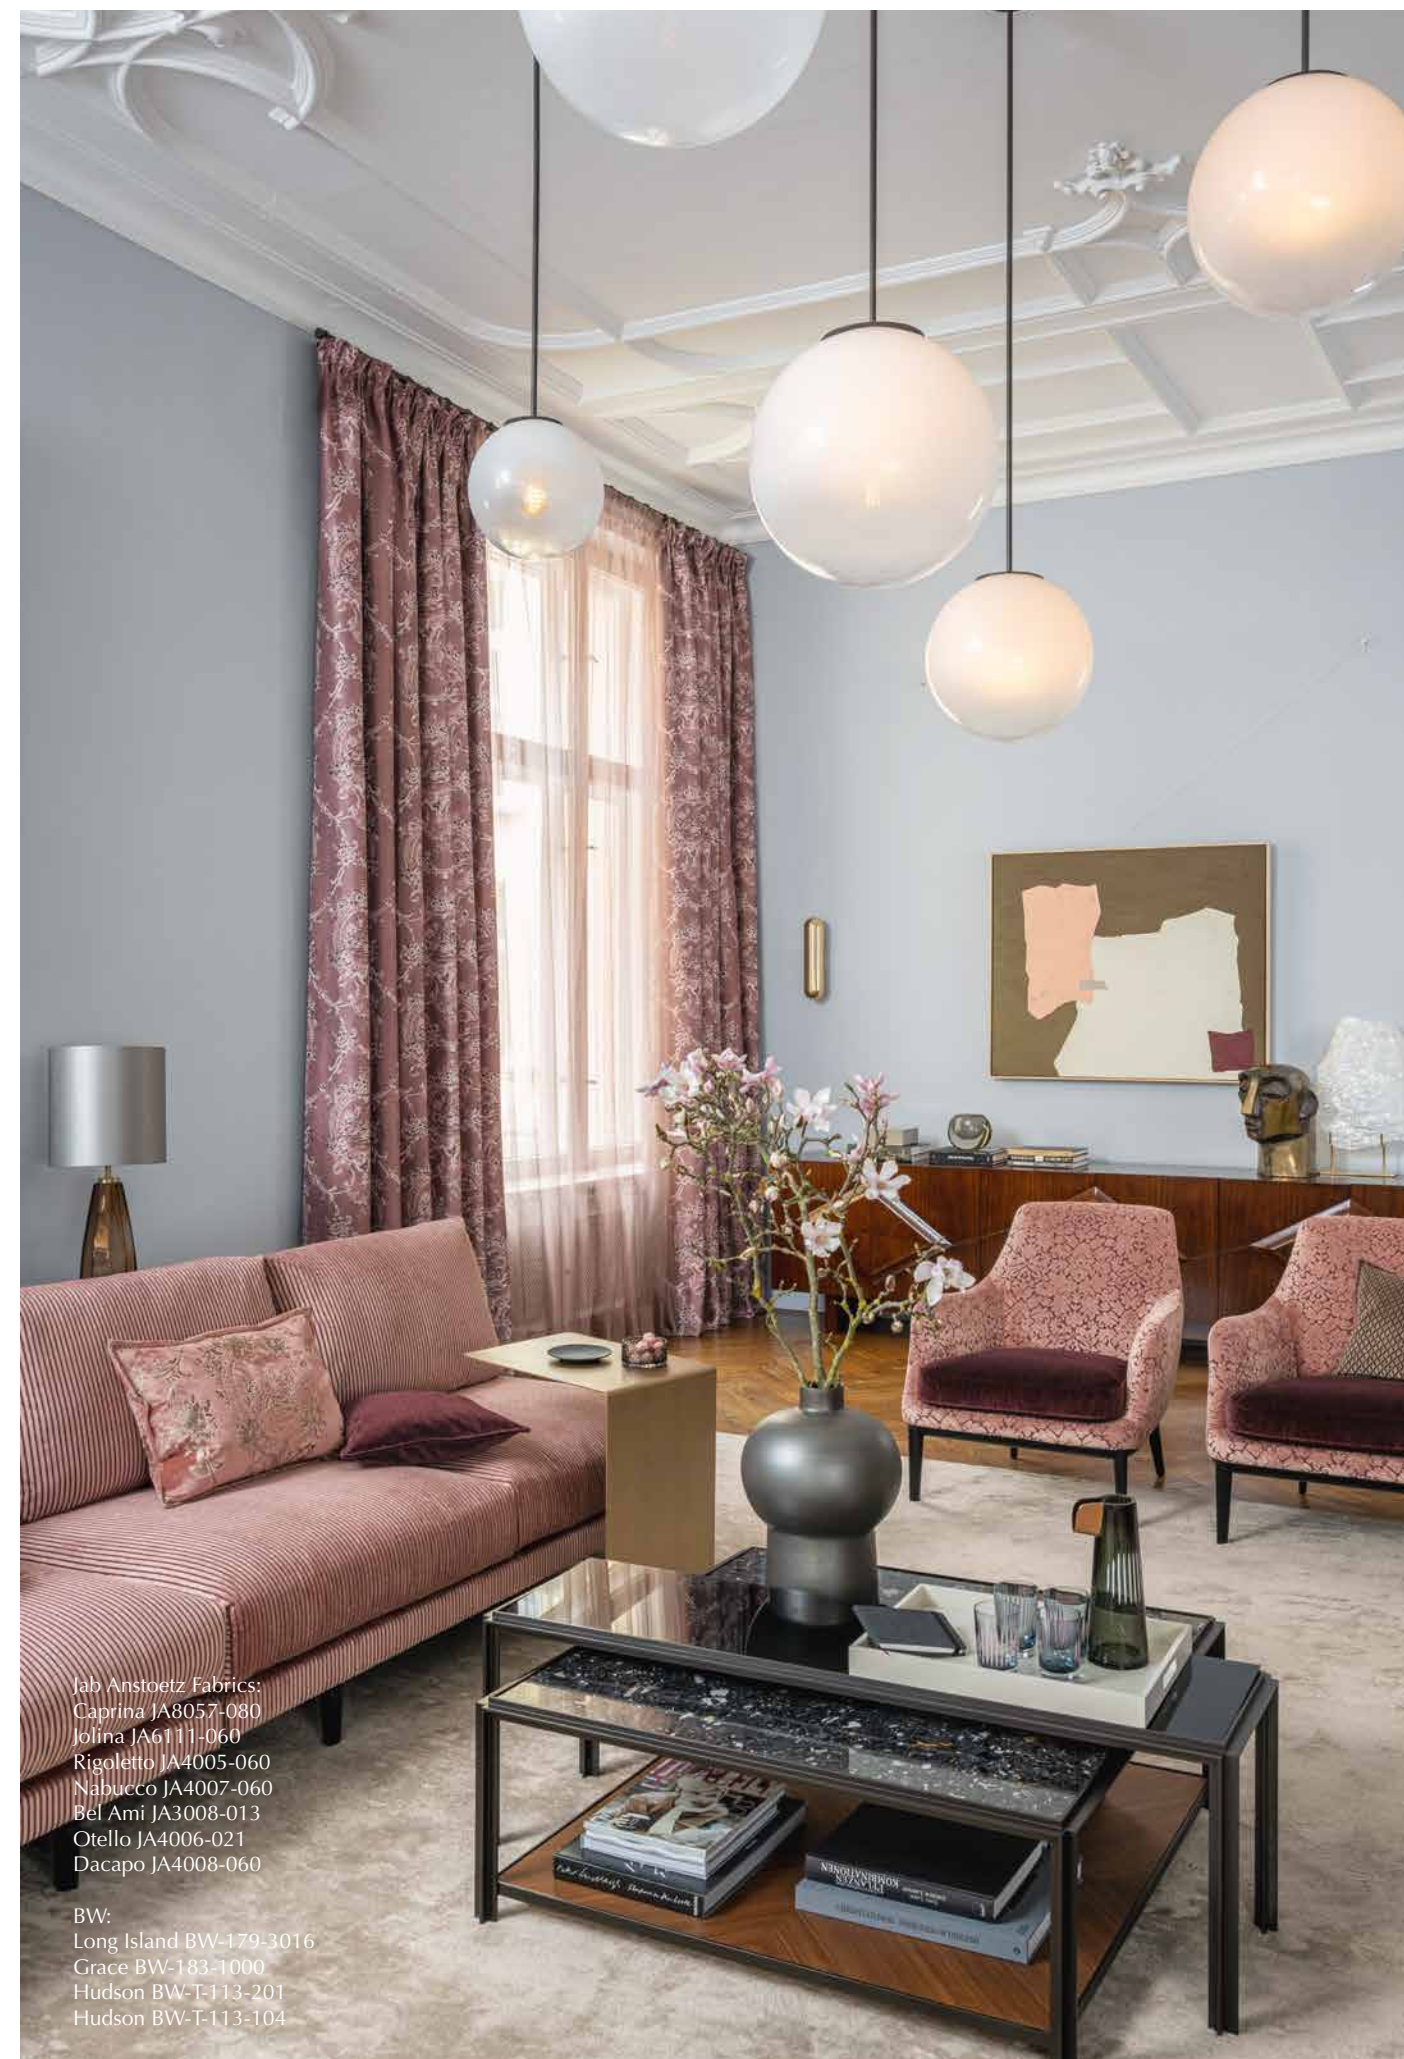

GRANDEZZA SENSUOUS ELEGANT FABRICS

Elevating ordinary fabrics to extraordinary – Unique textures and softness add a touch of glamour and sophistication to any space. Delicate hues such as rose can create a calming and elegant atmosphere in any room, from the bedroom to the living room to the dining area.

QR-Code scannen und mehr entdecken
Scan QR code and discover more

Jab Anstoetz Fabrics:
Caprina JA8057-080
Jolina JA6111-060
Rigoletto JA4005-060
Nabucco JA4007-060
Bel Ami JA3008-013
Otello JA4006-021
Dacapo JA4008-060

BW:
Long Island BW-179-3016
Grace BW-183-1000
Hudson BW-T-113-201
Hudson BW-T-113-104