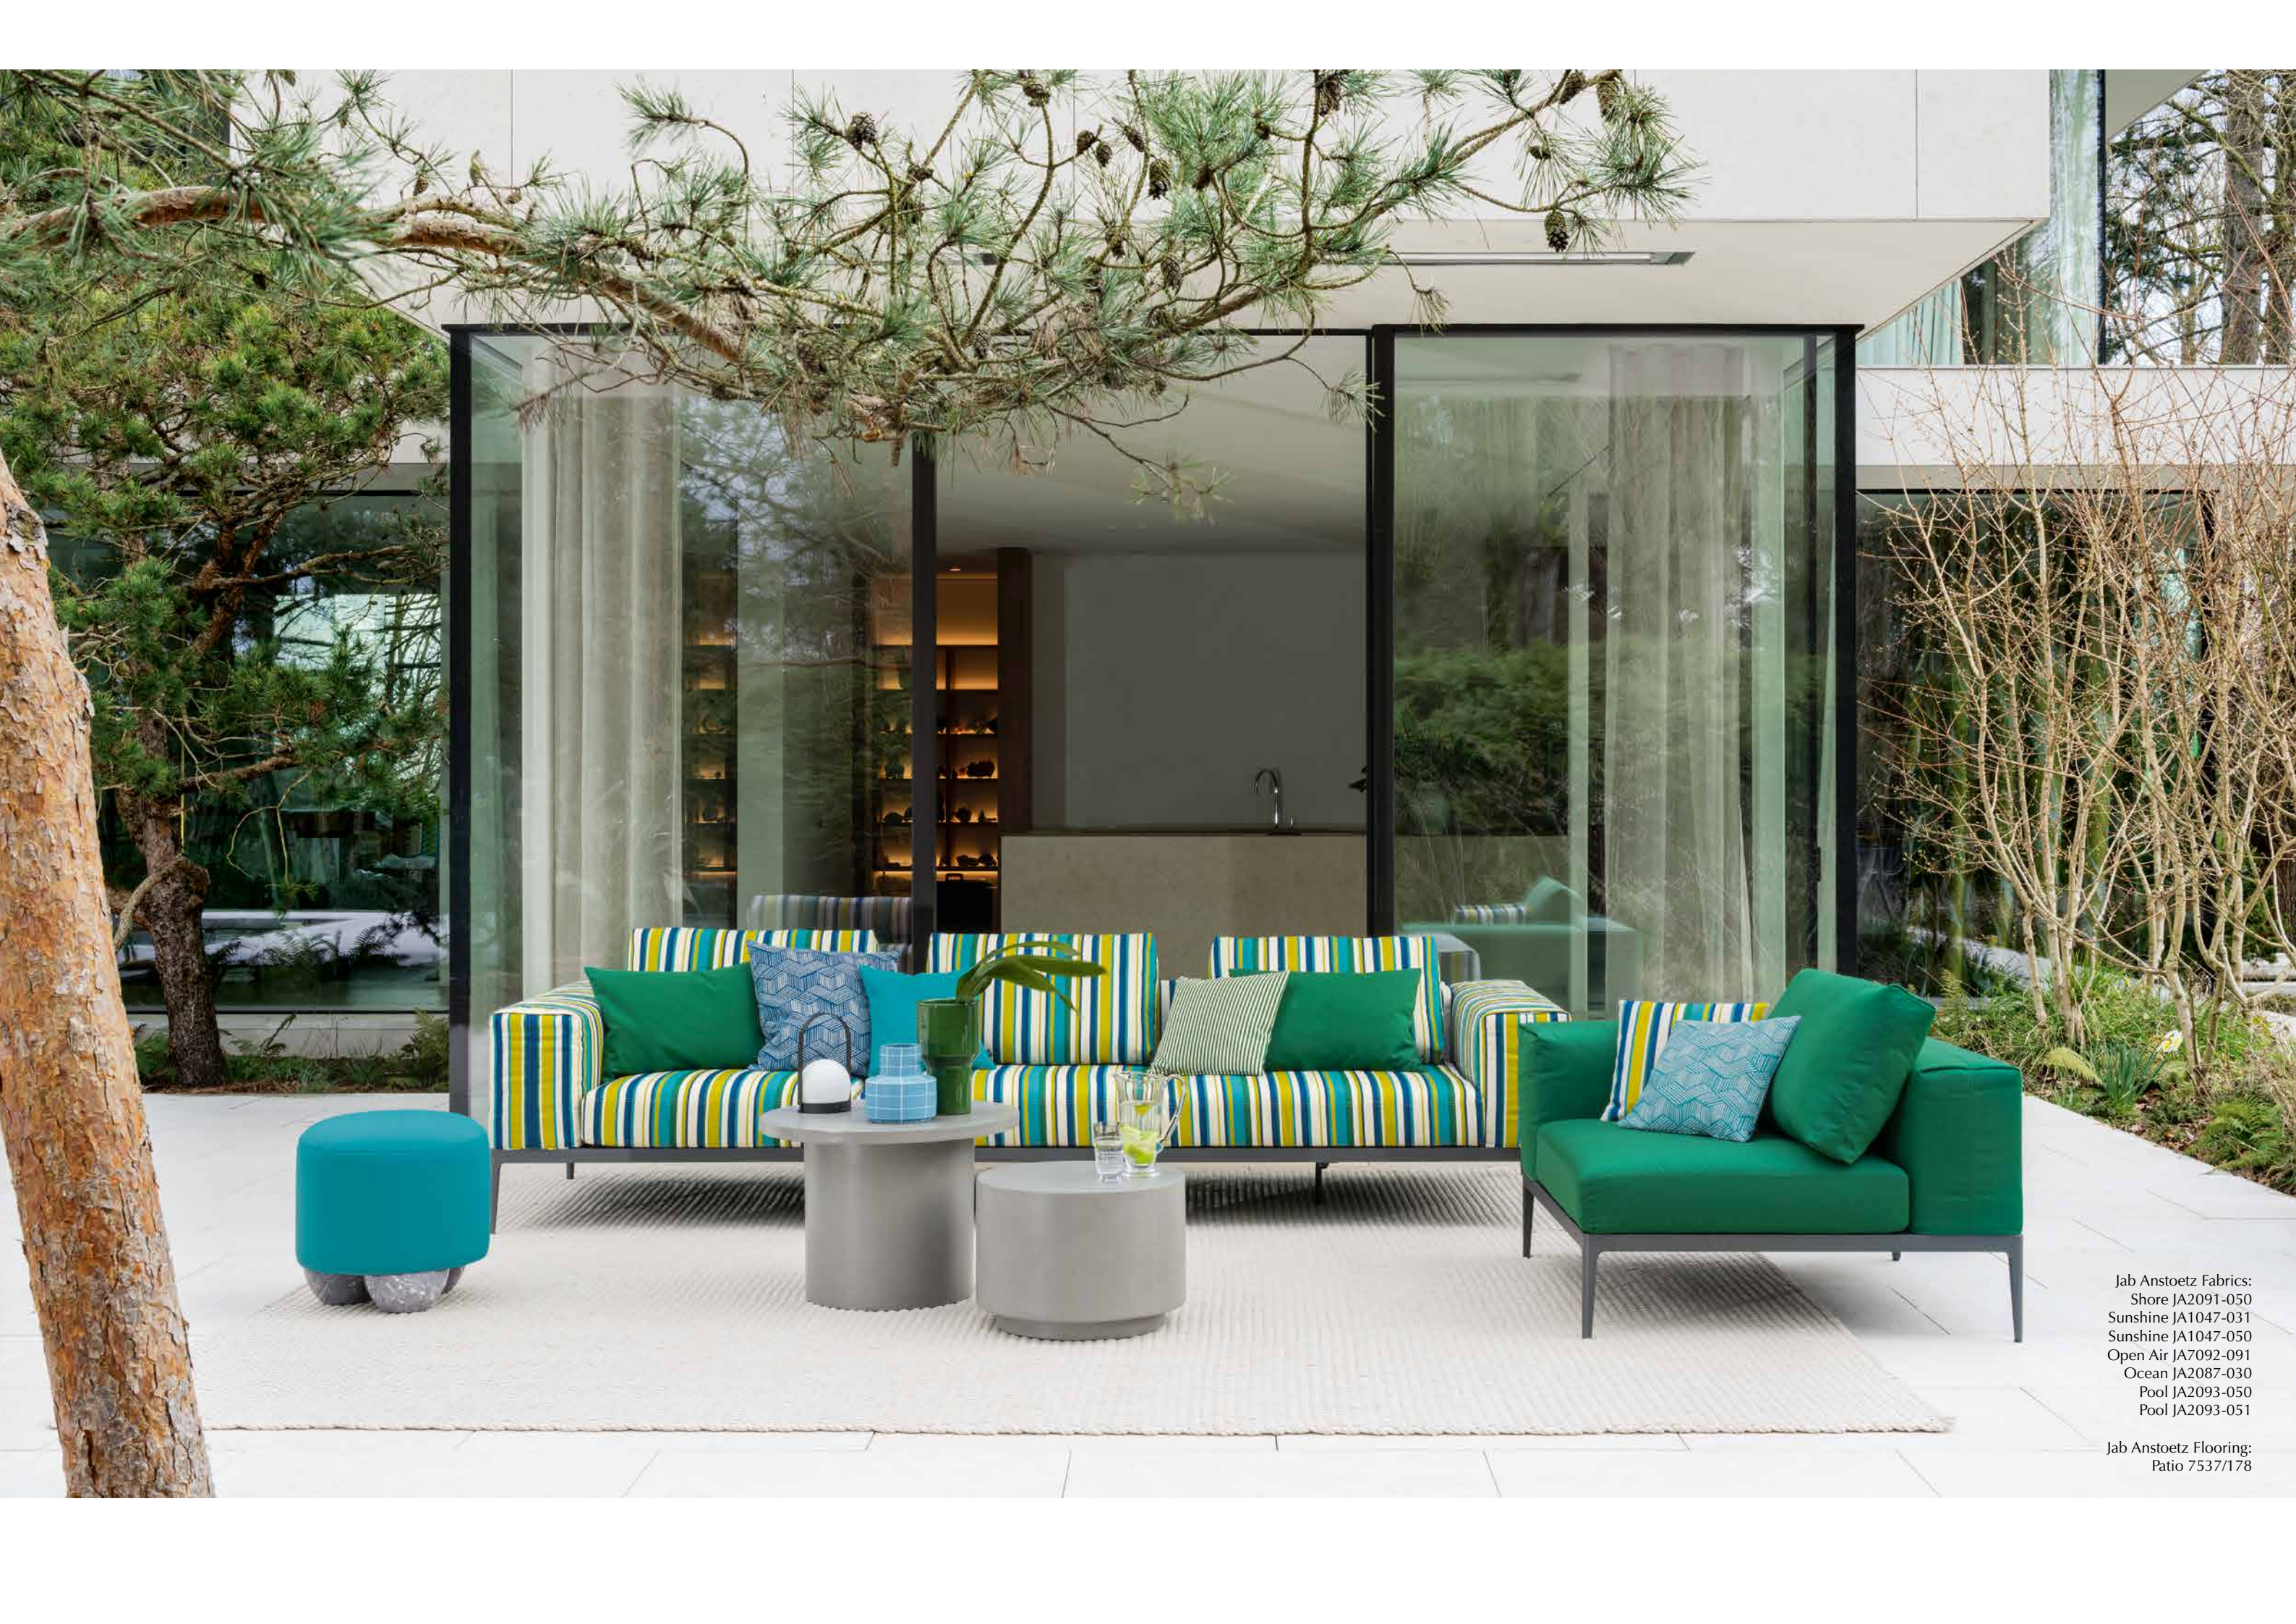

Jab Anstoetz Fabrics:
Shore JA2091-050
Sunshine JA1047-031
Sunshine JA1047-050
Open Air JA7092-091
Ocean JA2087-030
Pool JA2093-050
Pool JA2093-051

Jab Anstoetz Flooring:
Patio 7537/178