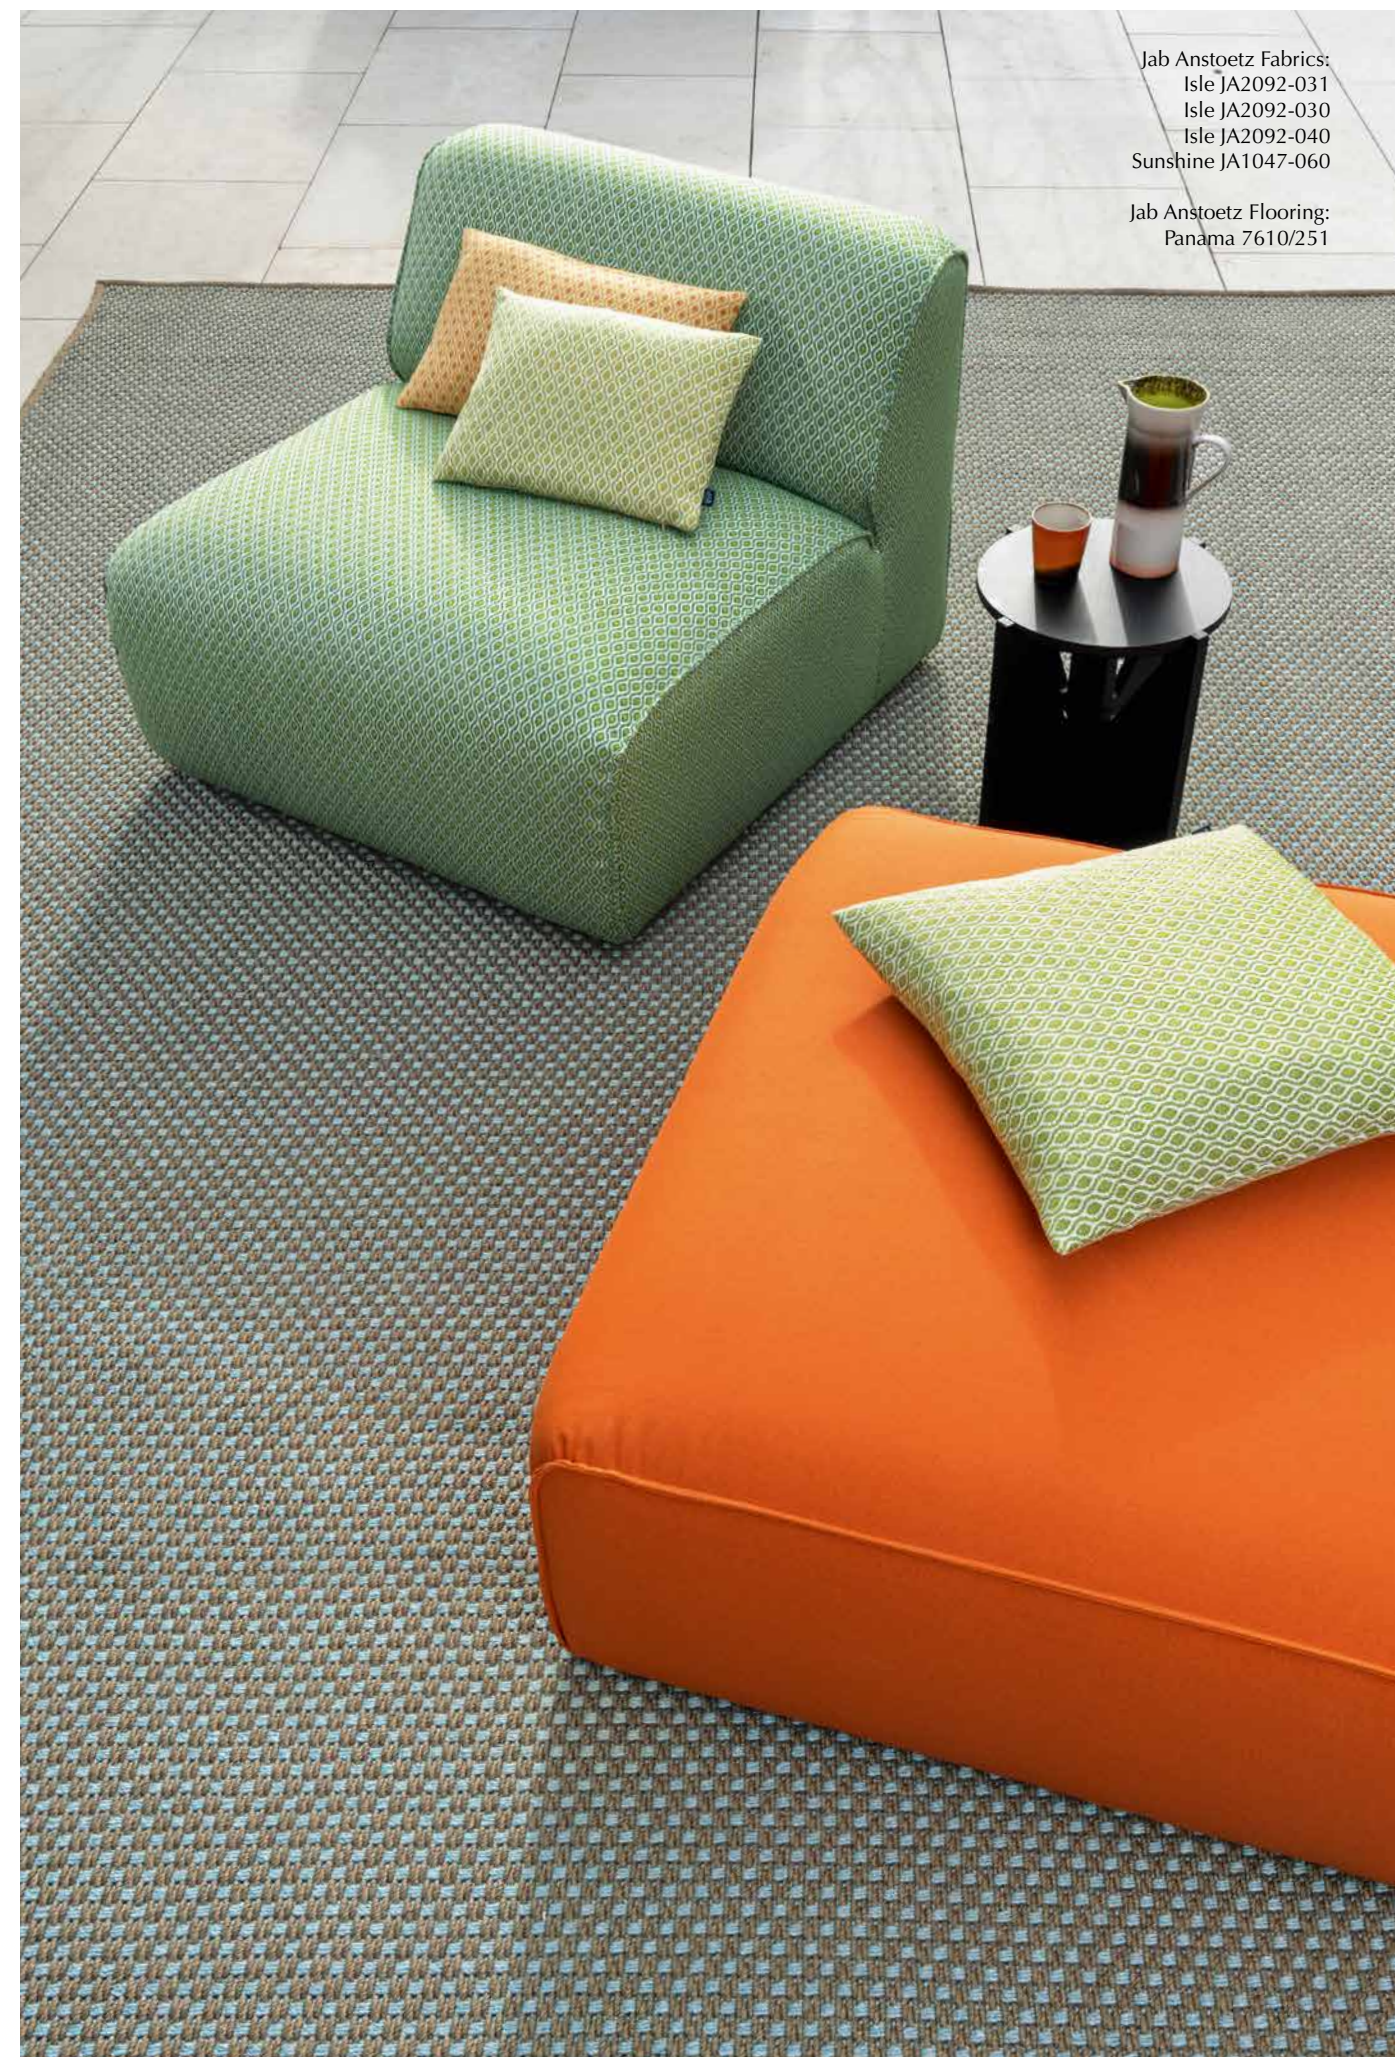

IN - & OUT DOOR INTERIOR INSPIRATION

Exclusive fabrics that are resistant to fading, moisture, and mildew, making them ideal for both indoor and outdoor use. Mixing and matching – Bright colors like orange or yellow create a cheerful and energetic atmosphere, while cool tones like blue and green create a calming and relaxing vibe.

QR-Code scannen und mehr entdecken
Scan QR code and discover more

Jab Anstoetz Fabrics:
Isle JA2092-031
Isle JA2092-030
Isle JA2092-040
Sunshine JA1047-060

Jab Anstoetz Flooring:
Panama 7610/251